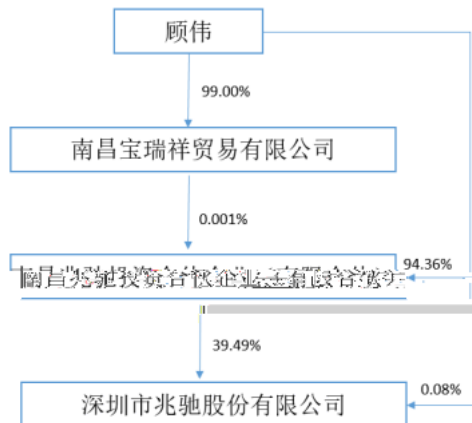

6.32%	286,276,900	0		
		5.00%	226,347,100	0		
		1.55%	70,000,000	0		
		1.05%	47,538,097	0		
		1.03%	46,428,698	0		
		0.83%	37,598,476	0		
		0.45%	20,242,619	0		
		0.42%	19,101,701	0		
		2021 12 31	10			19,101,701
		15,610,001				
		1,787,543,327				
		130,000,000				

2

10

3

5

2021